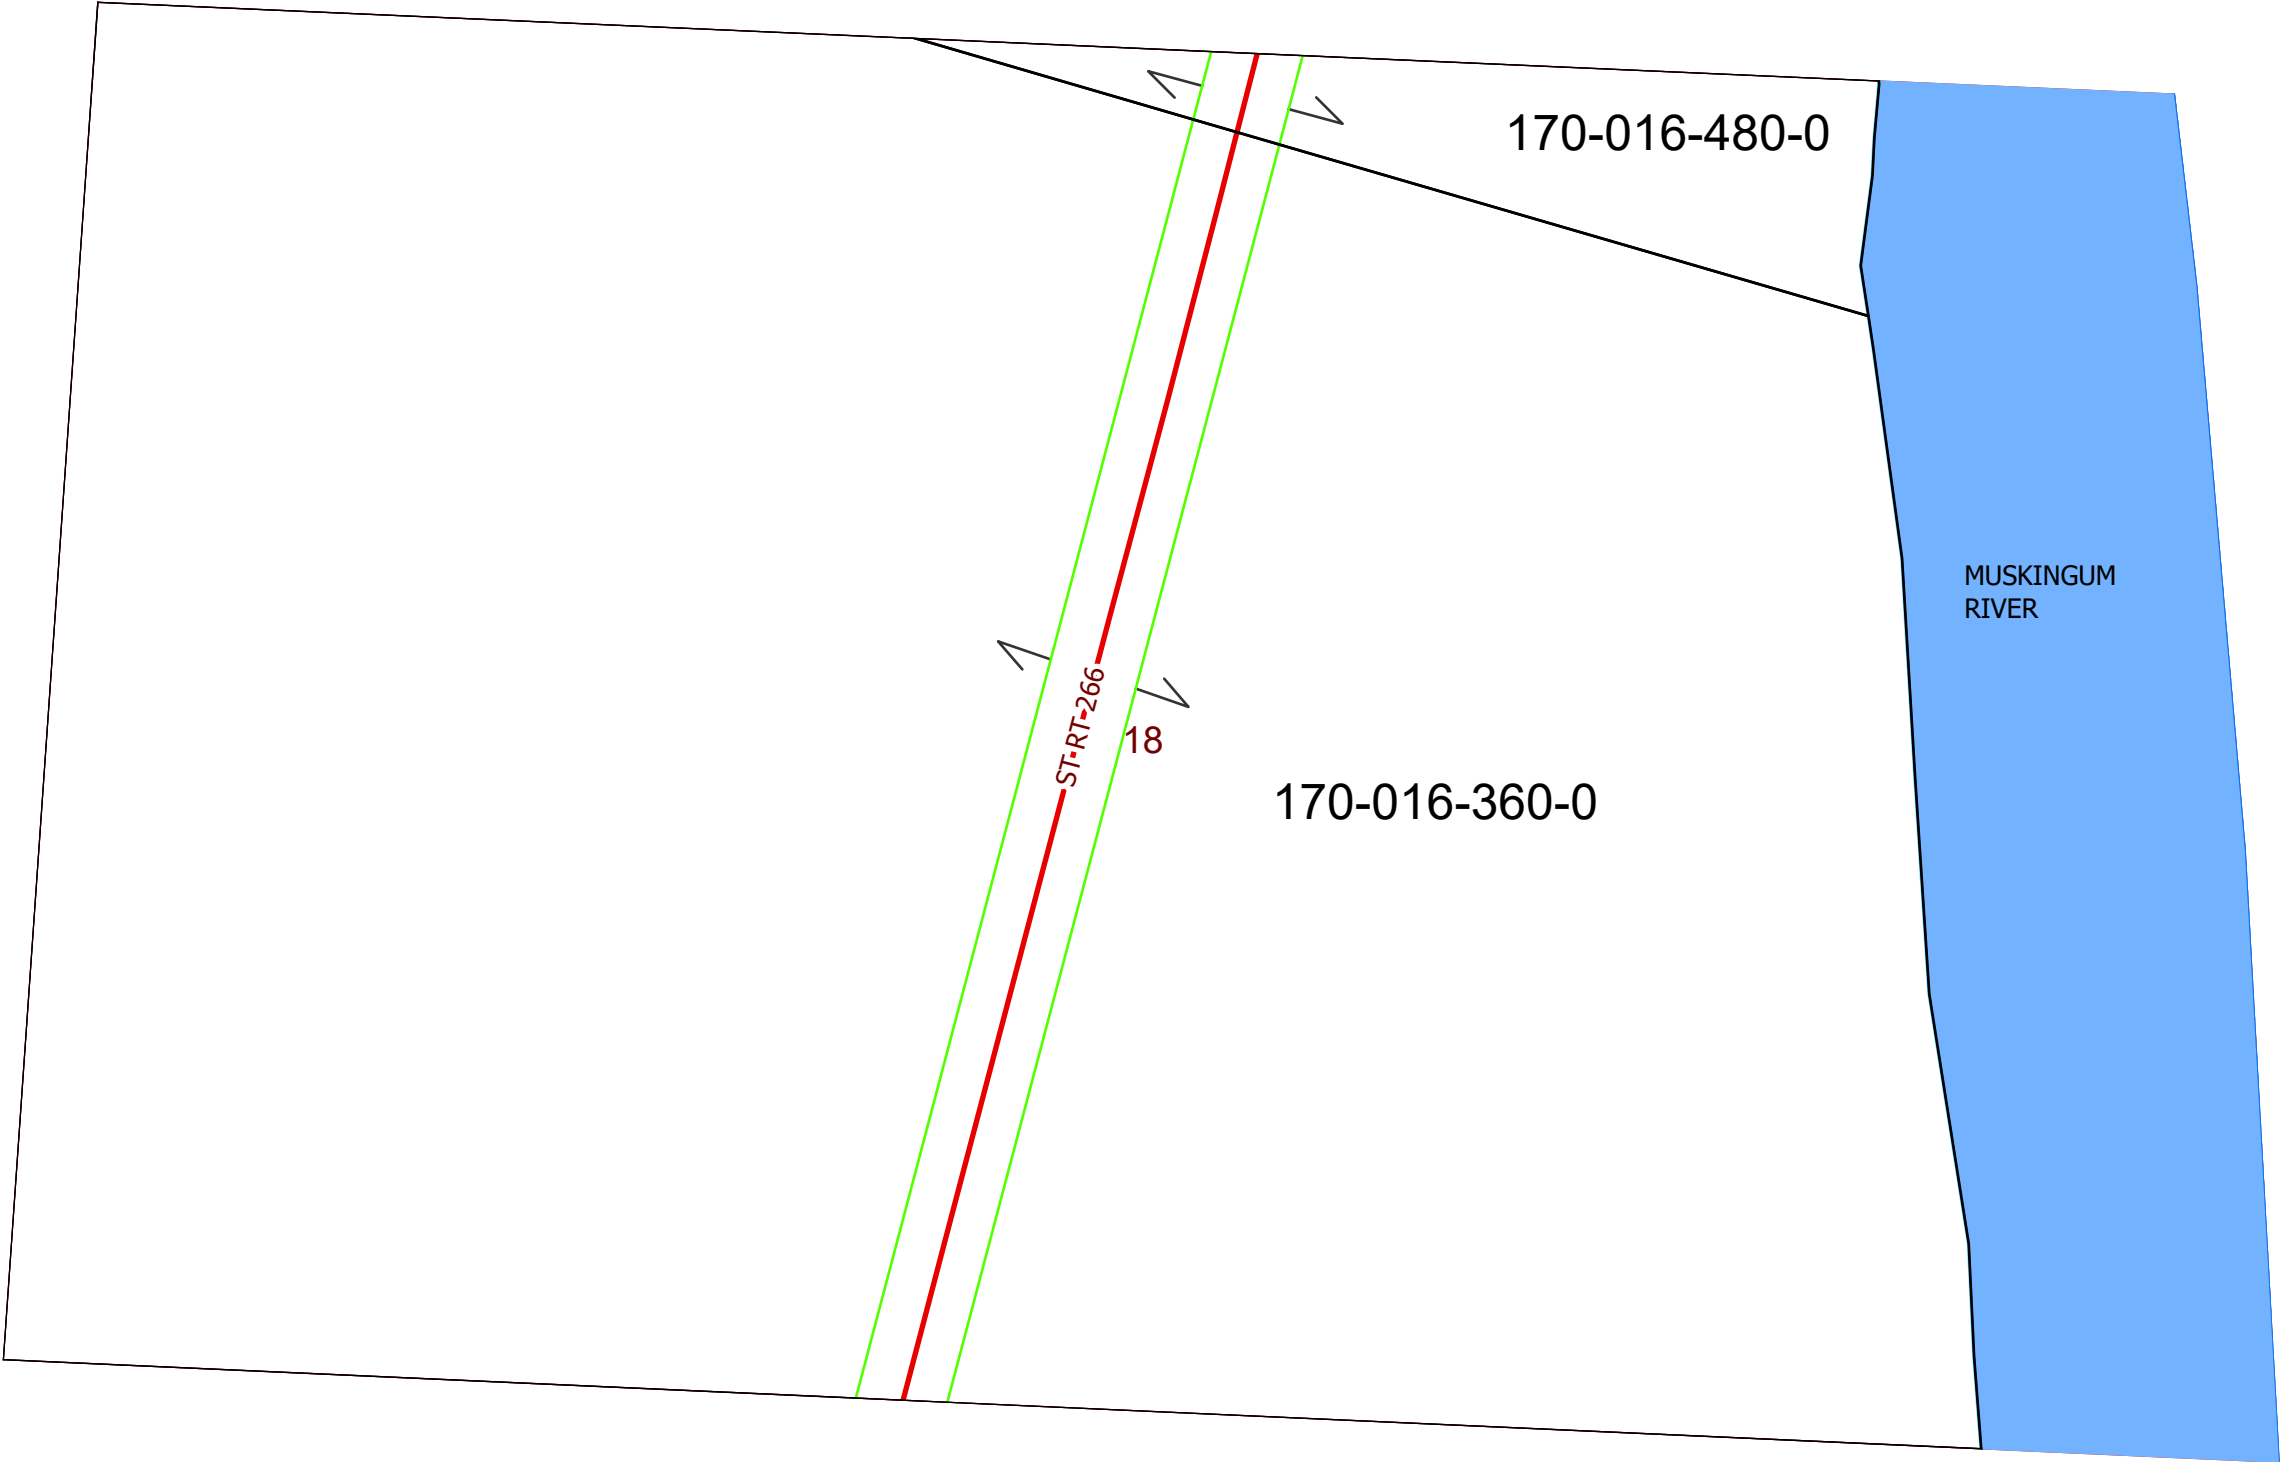

# MORGAN COUNTY, OHIO

**Boundaries**

Type

- County
- Hidden
- Hydro
- Parcel
- ROW
- Section
- Lot
- \*\*\*\*\* <all other values>

08/10/2020

## WINDSOR TWP. FRAC. 18, T-9, R-11, MUSKINGUM ALLOTMENT

PIN	Owner	LegalDescr	VOL	PAGE	Acres
170-016-480-0	SCHAADS DAIRY FARM PROPERTIES LIMITED	R11 T09 S00 FR 18	OR125	731	1.08
170-016-360-0	SCHAADS DAIRY FARMS LIMITED PARTNERSHIP	R11 T09 S00 FR 18	OR125	731	22.92